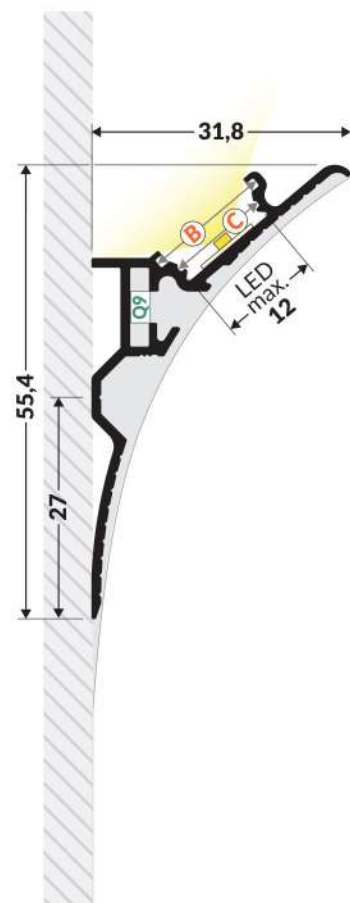

GLOW12 UP A1C

GLOW12 DOWN A1C

FRAME14 BC/Q

OMNI10 AC2

SMOOTH12 BC/Q9

**CORNER
ECKPROFILE
D'ANGLES
ANGULAR**

QUARTER10 BD/U6

45°