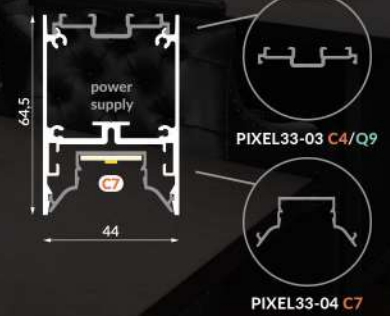

PIXEL33

max 33 mm surface suspended lighting

PIXEL33-01 C8/Q9U8

PIXEL33-02 C8/Q9 +COMPLEMENTARY PROFILES