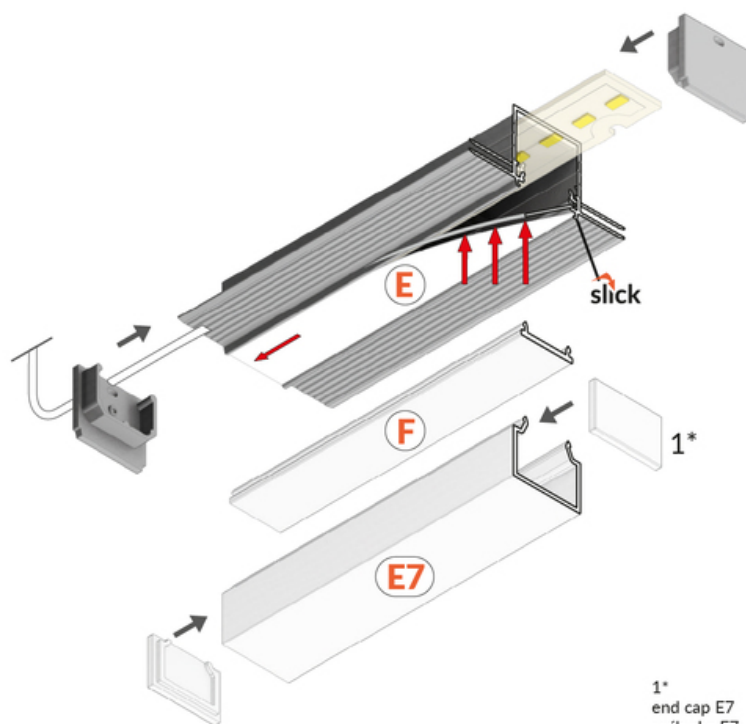

LED PROFILE LINEA-IN20 TRIMLESS EE7F 2000 ANOD.

Architectural

Recessed

- for spackle flange mounting
- Slick socket - easy assembly technology
- continuous line of light (when using LED strip 120 P/m and opal diffuser)

EU industrial designs

CE

Made in Poland

Buy product

1*
end cap E7
zaślepka E7

TOPMET LIGHT KŁOSOWICZ WIŚNIEWSKI sp. z o.o.

Ostrowska 354 | 61-312 Poznań | POLAND

tel.: +48 61 872 75 00

info@topmet.pl

pdf card generation date: 19.04.2024