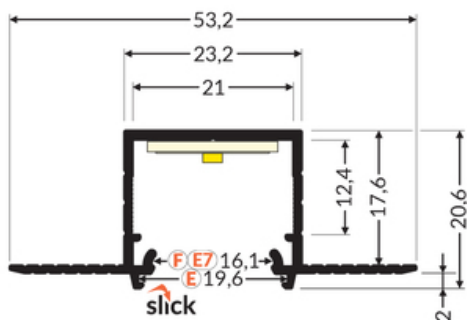

LED PROFILE LINEA-IN20 TRIMLESS EE7F 2000 ANOD.

Architectural

Recessed

- for spackle flange mounting
- Slick socket - easy assembly technology
- continuous line of light (when using LED strip 120 P/m and opal diffuser)

EU industrial designs

CE

Made in Poland

Buy product

1*
end cap E7
zaślepka E7

TOPMET LIGHT KŁOSOWICZ WIŚNIEWSKI sp. z o.o.

Ostrowska 354 | 61-312 Poznań | POLAND

tel.: +48 61 872 75 00

info@topmet.pl

pdf card generation date: 19.04.2024