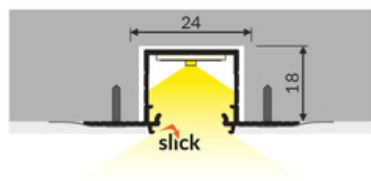

1*
end cap E7
zaślepka E7

TOPMET LIGHT KŁOSOWICZ WIŚNIEWSKI sp. z o.o.

Ostrowska 354 | 61-312 Poznań | POLAND

tel.: +48 61 872 75 00

info@topmet.pl

pdf card generation date: 19.04.2024