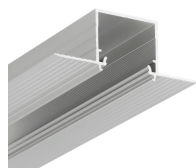

LED PROFILE LINEA-IN20 TRIMLESS EE7F 2000 ANOD.

Architectural

Recessed

- for spackle flange mounting
- Slick socket - easy assembly technology
- continuous line of light (when using LED strip 120 P/m and opal diffuser)